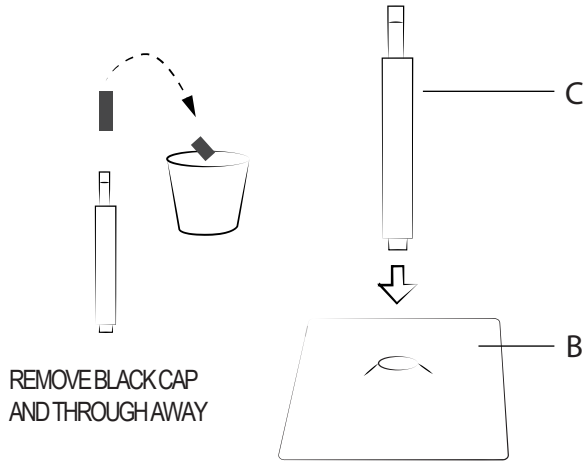

Samurai Barstool

Part # BS-3AMR BK +ESP

20-0330

PARTS

A

B

C

D

X4
(M8x30mm)

F

1

2

3

4

Do not over tighten.
 Do not use power tools to assemble.