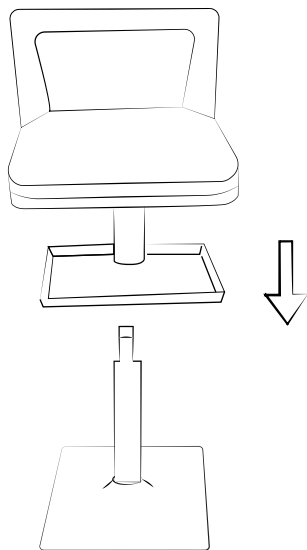

Samurai Barstool

Part # BS-3AMR BK +ESP

20-0330

PARTS

A

B

C

D

X4
(M8x30mm)

F

1

2

3

4

Do not over tighten.
 Do not use power tools to assemble.