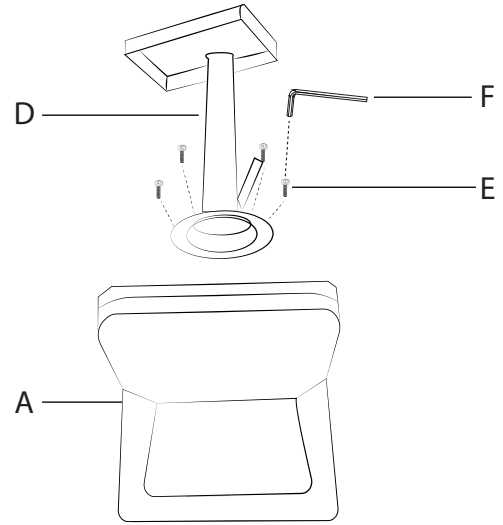

Samurai Barstool

Part # BS-3AMR BK +ESP

20-0330

PARTS

A

B

C

D

X4
(M8x30mm)

F

1

2

3

4

Do not over tighten.
 Do not use power tools to assemble.